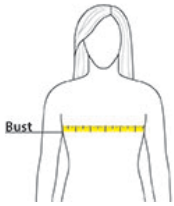

Bust: Measured across the chest one inch below armhole when laid flat.

Body Length at Front: Measure from high point shoulder to lowest point of hem at front.

Sleeve From Shoulder: Measured from high point of shoulder to finished hem at sleeve.

SIZE CHARTS

	XS	S	M	L	XL	XXL	3XL	4XL
Size	2	4/6	8/10	12/14	16/18	20/22	24/26	28/30
Bust	32-34	35-36	37-38	39-41	42-44	45-47	48-51	52-55

SPEC SHEET + MEASUREMENTS

SPORT-TEK

Sport-Tek® Women's Heather Contender™ Polo. LST660

HOW TO MEASURE

BUST

Measure under the arm and around the fullest part of the bust with arms down, keeping tape horizontal.

COLORS

Blue Wake
Heather
PMS 7690C

Cobalt
Heather
PMS 2758C

Deep Orange
Heather
PMS 1665C